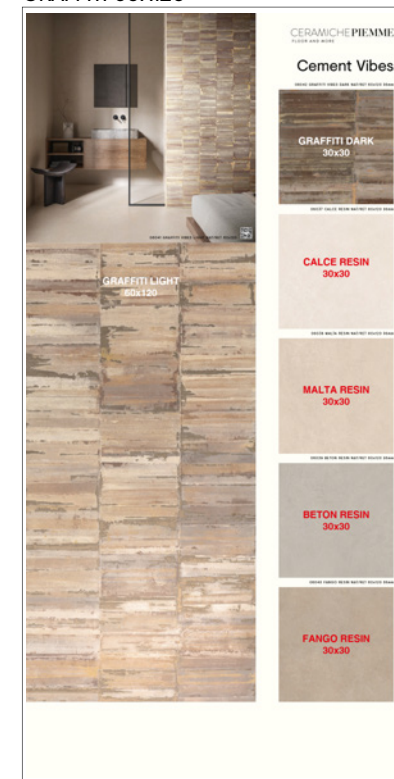

PANCEM18- PAN.COM.NE
GRAFFITI 60x120

COD. 303274

SPECIFICHE TECNICHE

CODICE	VARI
DIMENSIONE	100x200 cm
PIASTRELLE	60x120 cm
PREZZO	€ 60, 00