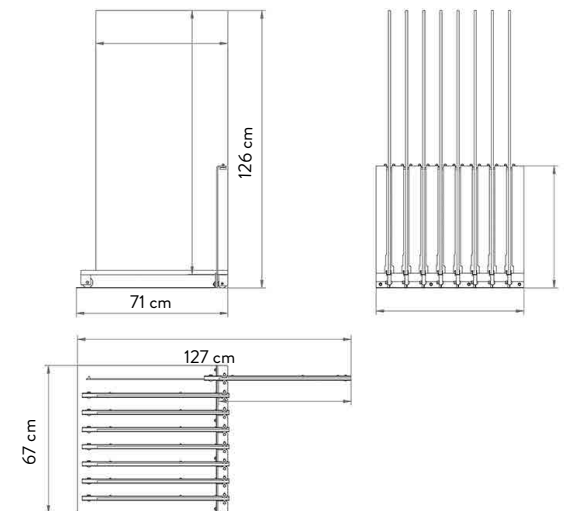

## TECHNICAL SPECIFICATIONS

CODE	303008
SIZE	71x126x67cm
TILES (16 SLOTS)	60x120 sp. 9,5mm-8,5
PRICE	€215 ONLY DISPLAY

## TECHNICAL SPECIFICATIONS

CODE	303009
SIZE	92x86x47cm
TILES (10 SLOTS)	80x80 sp. 9,5mm - 8,5 mm
PRICE	€165 ONLY DISPLAY

## TECHNICAL SPECIFICATIONS

CODE	302816
SIZE	101,5x32,5x63 cm
TILES (10 SLOTS)	60x120 sp. 9,5mm 60x120 sp. 9,5mm 60x60 sp. 9,5mm
PRICE	€84,00 ONLY DISPLAY

LEFT BASE  
302816

## TECHNICAL SPECIFICATIONS

<b>CODE</b>	302521
<b>SIZE</b>	128x69,5x4 cm
<b>TILES (6 SLOTS)</b>	120x120 sp. 8,5-9,5 mm 80x80 sp. 8,5 mm - sp. 9,5mm 90x90 sp. 9,5mm 60x120 sp. 8,5 mm - sp. 9,5mm 60x60 sp. 8,5 mm - sp. 9,5mm
<b>PRICE</b>	€72,00 ONLY BASE