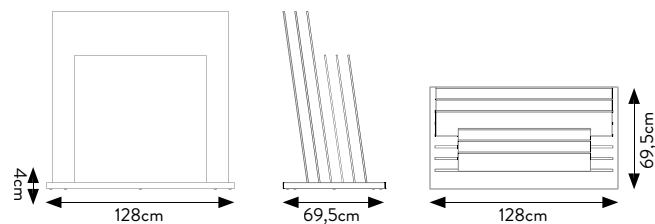

## TECHNICAL SPECIFICATIONS

CODE	303007
SIZE	71x126x72cm
TILES (16 SLOTS)	60x120 sp. 9,5mm-8,5
PRICE	€230 ONLY DISPLAY

## TECHNICAL SPECIFICATIONS

CODE	303009
SIZE	92x86x47cm
TILES (10 SLOTS)	80x80 sp. 9,5mm - 8,5 mm
PRICE	€165 ONLY DISPLAY

## TECHNICAL SPECIFICATIONS

CODE	302816
SIZE	101,5x32,5x63 cm
TILES (10 SLOTS)	60x120 sp. 9,5mm 60x120 sp. 9,5mm 60x60 sp. 9,5mm
PRICE	€84,00 ONLY DISPLAY

LEFT BASE  
302816

## TECHNICAL SPECIFICATIONS

<b>CODE</b>	302521
<b>SIZE</b>	128x69,5x4 cm
<b>TILES (6 SLOTS)</b>	120x120 sp. 8,5-9,5 mm 80x80 sp. 8,5 mm - sp. 9,5mm 90x90 sp. 9,5mm 60x120 sp. 8,5 mm - sp. 9,5mm 60x60 sp. 8,5 mm - sp. 9,5mm
<b>PRICE</b>	€72,00 ONLY BASE