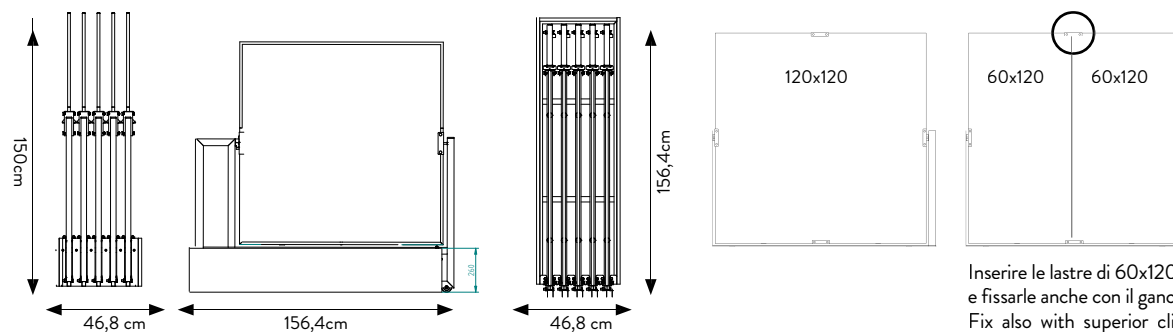

## TECHNICAL SPECIFICATIONS

CODE	302816
SIZE	101,5x32,5x63 cm
TILES (10 SLOTS)	60x120 sp. 9,5mm 60x120 sp. 9,5mm 60x60 sp. 9,5mm
PRICE	€84,00 ONLY DISPLAY

LEFT BASE  
302816

## TECHNICAL SPECIFICATIONS

<b>CODE</b>	302521
<b>SIZE</b>	128x69,5x4 cm
<b>TILES (6 SLOTS)</b>	120x120 sp. 8,5-9,5 mm 80x80 sp. 8,5 mm - sp. 9,5mm 90x90 sp. 9,5mm 60x120 sp. 8,5 mm - sp. 9,5mm 60x60 sp. 8,5 mm - sp. 9,5mm
<b>PRICE</b>	€72,00 ONLY BASE

## PIEMME ROTATING PULL-OUT DISPLAY UNIT

10: 120x120 TILES or

20: 60x120 TILES

EMPTY DISPLAY UNIT, TILES AT YOUR  
CHOISE (120x120-60x120)

### TECHNICAL SPECIFICATIONS

CODE	303173
SIZE	68x150x156,5 cm
TILES	120x120 (10 pz) - 60x120 (20pz)
PRICE	€676 ONLY DISPLAY

Inserire le lastre di 60x120 in verticale con base 60 e fissarle anche con il gancio superiore.  
Fix also with superior clip the 60x120 slabs in vertical way as showed in the drawing.