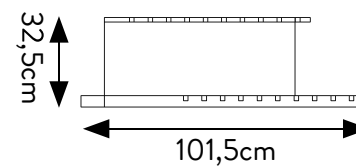

## TECHNICAL SPECIFICATIONS

CODE	303007
SIZE	71x126x72cm
TILES (16 SLOTS)	60x120 sp. 9,5mm-8,5
PRICE	€230 ONLY DISPLAY

## TECHNICAL SPECIFICATIONS

CODE	303009
SIZE	92x86x47cm
TILES (10 SLOTS)	80x80 sp. 9,5mm - 8,5 mm
PRICE	€165 ONLY DISPLAY

## TECHNICAL SPECIFICATIONS

CODE	302816
SIZE	101,5x32,5x63 cm
TILES (10 SLOTS)	60x120 sp. 9,5mm 60x120 sp. 9,5mm 60x60 sp. 9,5mm
PRICE	€84,00 ONLY DISPLAY

LEFT BASE  
302816

## TECHNICAL SPECIFICATIONS

<b>CODE</b>	302521
<b>SIZE</b>	128x69,5x4 cm
<b>TILES (6 SLOTS)</b>	120x120 sp. 8,5-9,5 mm 80x80 sp. 8,5 mm - sp. 9,5mm 90x90 sp. 9,5mm 60x120 sp. 8,5 mm - sp. 9,5mm 60x60 sp. 8,5 mm - sp. 9,5mm
<b>PRICE</b>	€72,00 ONLY BASE