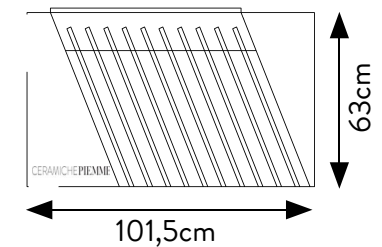

## TECHNICAL SPECIFICATIONS

CODE	303007
SIZE	71x126x72cm
TILES (16 SLOTS)	60x120 sp. 9,5mm-8,5
PRICE	€230 ONLY DISPLAY

## TECHNICAL SPECIFICATIONS

CODE	303009
SIZE	92x86x47cm
TILES (10 SLOTS)	80x80 sp. 9,5mm - 8,5 mm
PRICE	€165 ONLY DISPLAY

## TECHNICAL SPECIFICATIONS

CODE	302816
SIZE	101,5x32,5x63 cm
TILES (10 SLOTS)	60x120 sp. 9,5mm 60x120 sp. 9,5mm 60x60 sp. 9,5mm
PRICE	€84,00 ONLY DISPLAY

LEFT BASE  
302816

## TECHNICAL SPECIFICATIONS

<b>CODE</b>	302521
<b>SIZE</b>	128x69,5x4 cm
<b>TILES (6 SLOTS)</b>	120x120 sp. 8,5-9,5 mm 80x80 sp. 8,5 mm - sp. 9,5mm 90x90 sp. 9,5mm 60x120 sp. 8,5 mm - sp. 9,5mm 60x60 sp. 8,5 mm - sp. 9,5mm
<b>PRICE</b>	€72,00 ONLY BASE