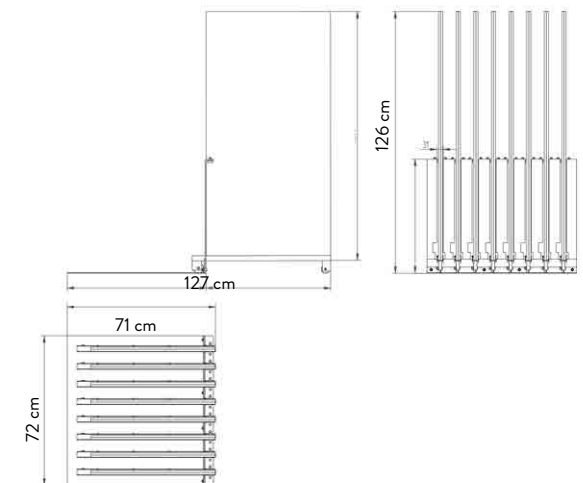

## TECHNICAL SPECIFICATIONS

CODE	303008
SIZE	71x126x67cm
TILES (16 SLOTS)	60x120 sp. 9,5mm-8,5
PRICE	€215 ONLY DISPLAY

## TECHNICAL SPECIFICATIONS

CODE	303007
SIZE	71x126x72cm
TILES (16 SLOTS)	60x120 sp. 9,5mm-8,5
PRICE	€230 ONLY DISPLAY

## TECHNICAL SPECIFICATIONS

CODE	302816
SIZE	101,5x32,5x63 cm
TILES (10 SLOTS)	60x120 sp. 9,5mm 60x120 sp. 9,5mm 60x60 sp. 9,5mm
PRICE	€84,00 ONLY DISPLAY

LEFT BASE  
302816

## TECHNICAL SPECIFICATIONS

<b>CODE</b>	302521
<b>SIZE</b>	128x69,5x4 cm
<b>TILES (6 SLOTS)</b>	120x120 sp. 8,5-9,5 mm 80x80 sp. 8,5 mm - sp. 9,5mm 90x90 sp. 9,5mm 60x120 sp. 8,5 mm - sp. 9,5mm 60x60 sp. 8,5 mm - sp. 9,5mm
<b>PRICE</b>	€72,00 ONLY BASE