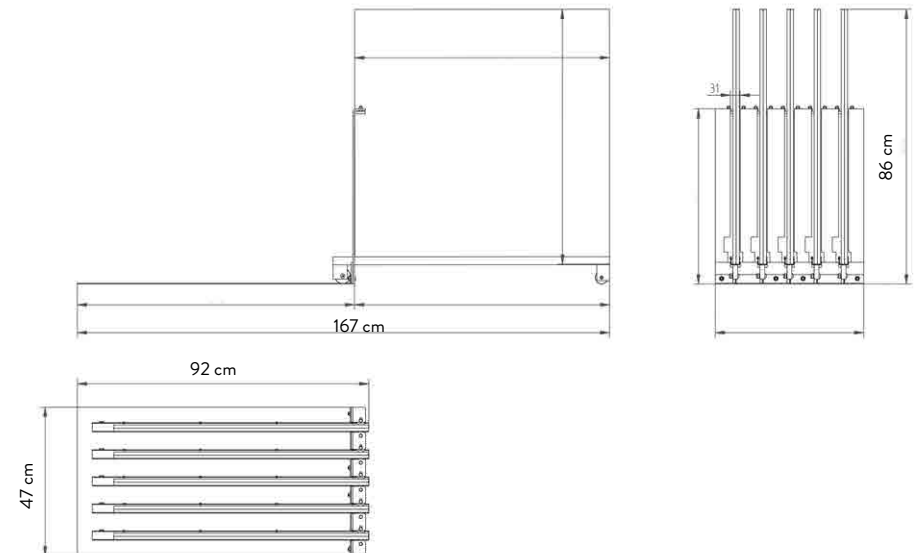

## TECHNICAL SPECIFICATIONS

CODE	303007
SIZE	71x126x72cm
TILES (16 SLOTS)	60x120 sp. 9,5mm-8,5
PRICE	€230 ONLY DISPLAY

## TECHNICAL SPECIFICATIONS

CODE	303009
SIZE	92x86x47cm
TILES (10 SLOTS)	80x80 sp. 9,5mm - 8,5 mm
PRICE	€165 ONLY DISPLAY

## TECHNICAL SPECIFICATIONS

CODE	302816
SIZE	101,5x32,5x63 cm
TILES (10 SLOTS)	60x120 sp. 9,5mm 60x120 sp. 9,5mm 60x60 sp. 9,5mm
PRICE	€84,00 ONLY DISPLAY

LEFT BASE  
302816

## TECHNICAL SPECIFICATIONS

<b>CODE</b>	302521
<b>SIZE</b>	128x69,5x4 cm
<b>TILES (6 SLOTS)</b>	120x120 sp. 8,5-9,5 mm 80x80 sp. 8,5 mm - sp. 9,5mm 90x90 sp. 9,5mm 60x120 sp. 8,5 mm - sp. 9,5mm 60x60 sp. 8,5 mm - sp. 9,5mm
<b>PRICE</b>	€72,00 ONLY BASE