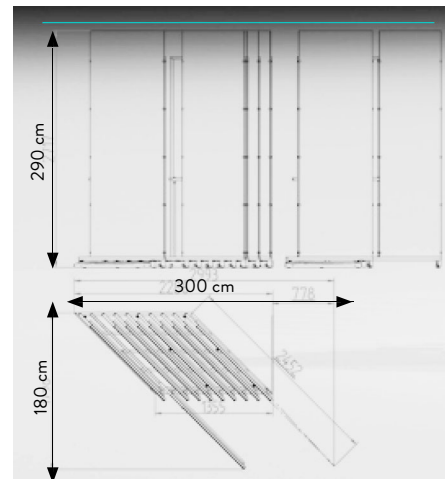

### SPECIFICHE TECNICHE

<b>CODICE</b>	303212
<b>DIMENSIONE</b>	300x271x180 cm
<b>LASTRE</b>	120x280/ -10 PZ
<b>PREZZO</b>	€ 1.980,00 SOLO MOBILE

**MAXIMUM CAPACITY**  
N. 15, 10x20 chips with:  
item name and  
adhesive graphics on the back

## TECHNICAL SPECIFICATIONS

CODE	303009
SIZE	92x86x47cm
TILES (10 SLOTS)	80x80 sp. 9,5mm - 8,5 mm
PRICE	€165 ONLY DISPLAY

## TECHNICAL SPECIFICATIONS

CODE	302816
SIZE	101,5x32,5x63 cm
TILES (10 SLOTS)	60x120 sp. 9,5mm 60x120 sp. 9,5mm 60x60 sp. 9,5mm
PRICE	€84,00 ONLY DISPLAY

LEFT BASE  
302816

## TECHNICAL SPECIFICATIONS

<b>CODE</b>	302521
<b>SIZE</b>	128x69,5x4 cm
<b>TILES (6 SLOTS)</b>	120x120 sp. 8,5-9,5 mm 80x80 sp. 8,5 mm - sp. 9,5mm 90x90 sp. 9,5mm 60x120 sp. 8,5 mm - sp. 9,5mm 60x60 sp. 8,5 mm - sp. 9,5mm
<b>PRICE</b>	€72,00 ONLY BASE