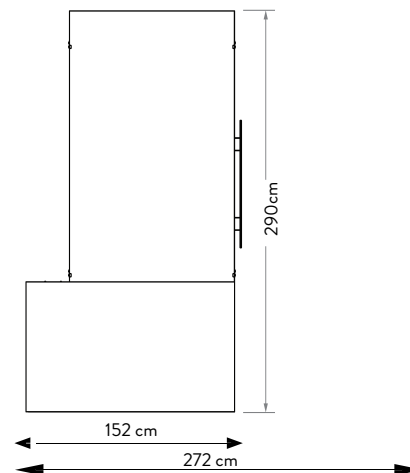

PULL OUT DISPLAY 120x280 / 120x120 DOUBLE SIDE

EMPTY DISPLAY UNIT, TILES (120x280-120x120)
AT YOUR CHOICE

N.10 120x280
N.20 120x120

(Fix with clips the slabs)

SPECIFICHE TECNICHE

CODICE	303213
DIMENSIONE	152x290x78 cm
LASTRE	120x280/ 120x120 -10/20 PZ
PREZZO	€ 1.045,00 ONLY DISPLAY